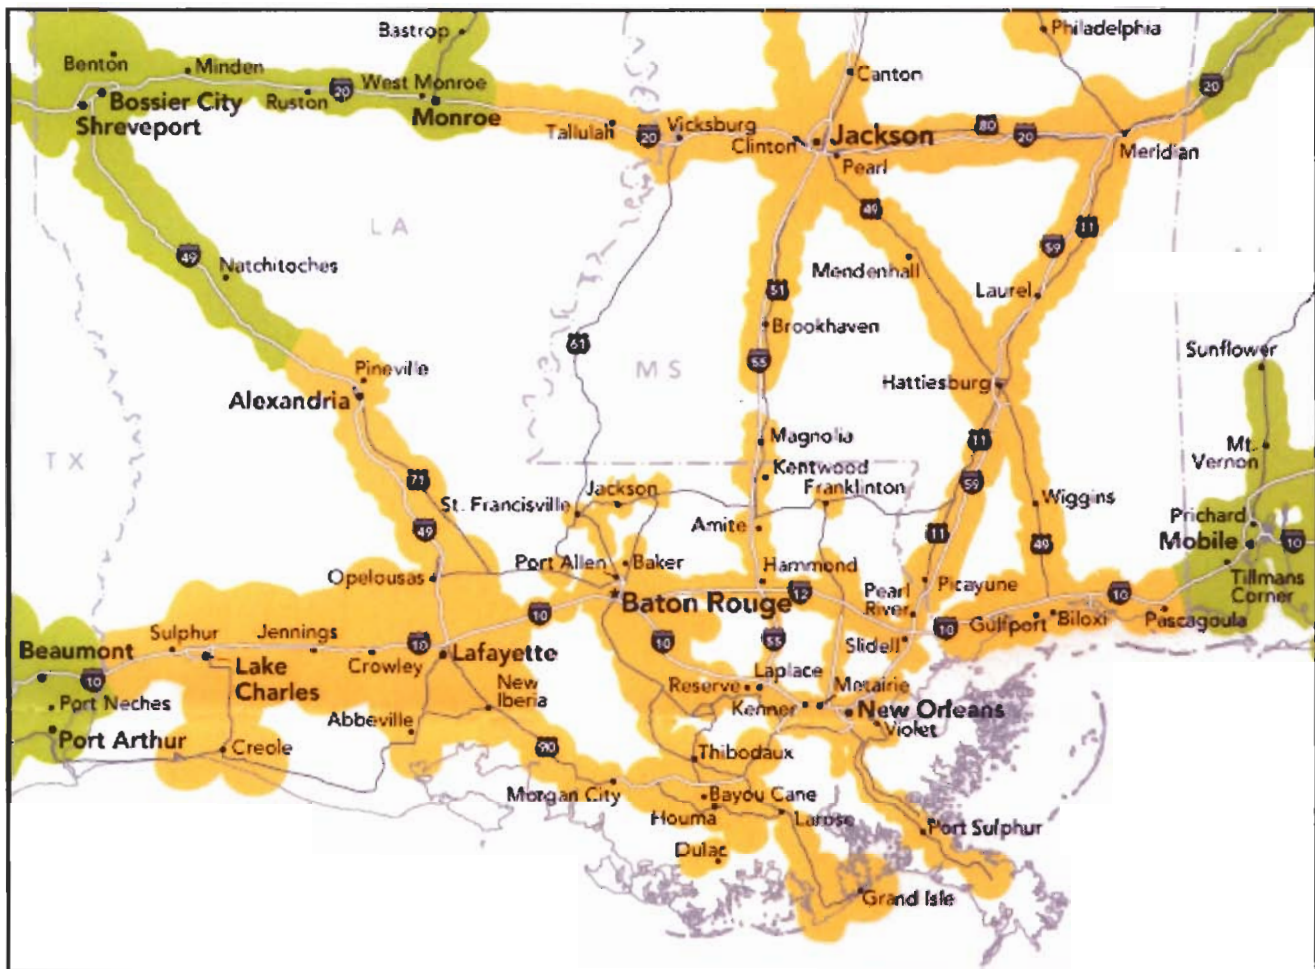

Please provide a list of counties you provide coverage for and are licensed in for the State of Mississippi:

DeSoto	Marshall	Pike	Tunica	Union

Please provide copies of maps or other information as needed.

 Digital cellular coverage and Direct Connect coverage (approximate)

 Digital cellular coverage and Nationwide Direct Connect coverage (approximate)

Cities in this coverage area

- Biloxi, MS
- Brandon, MS
- Gautier, MS
- Gulfport, MS